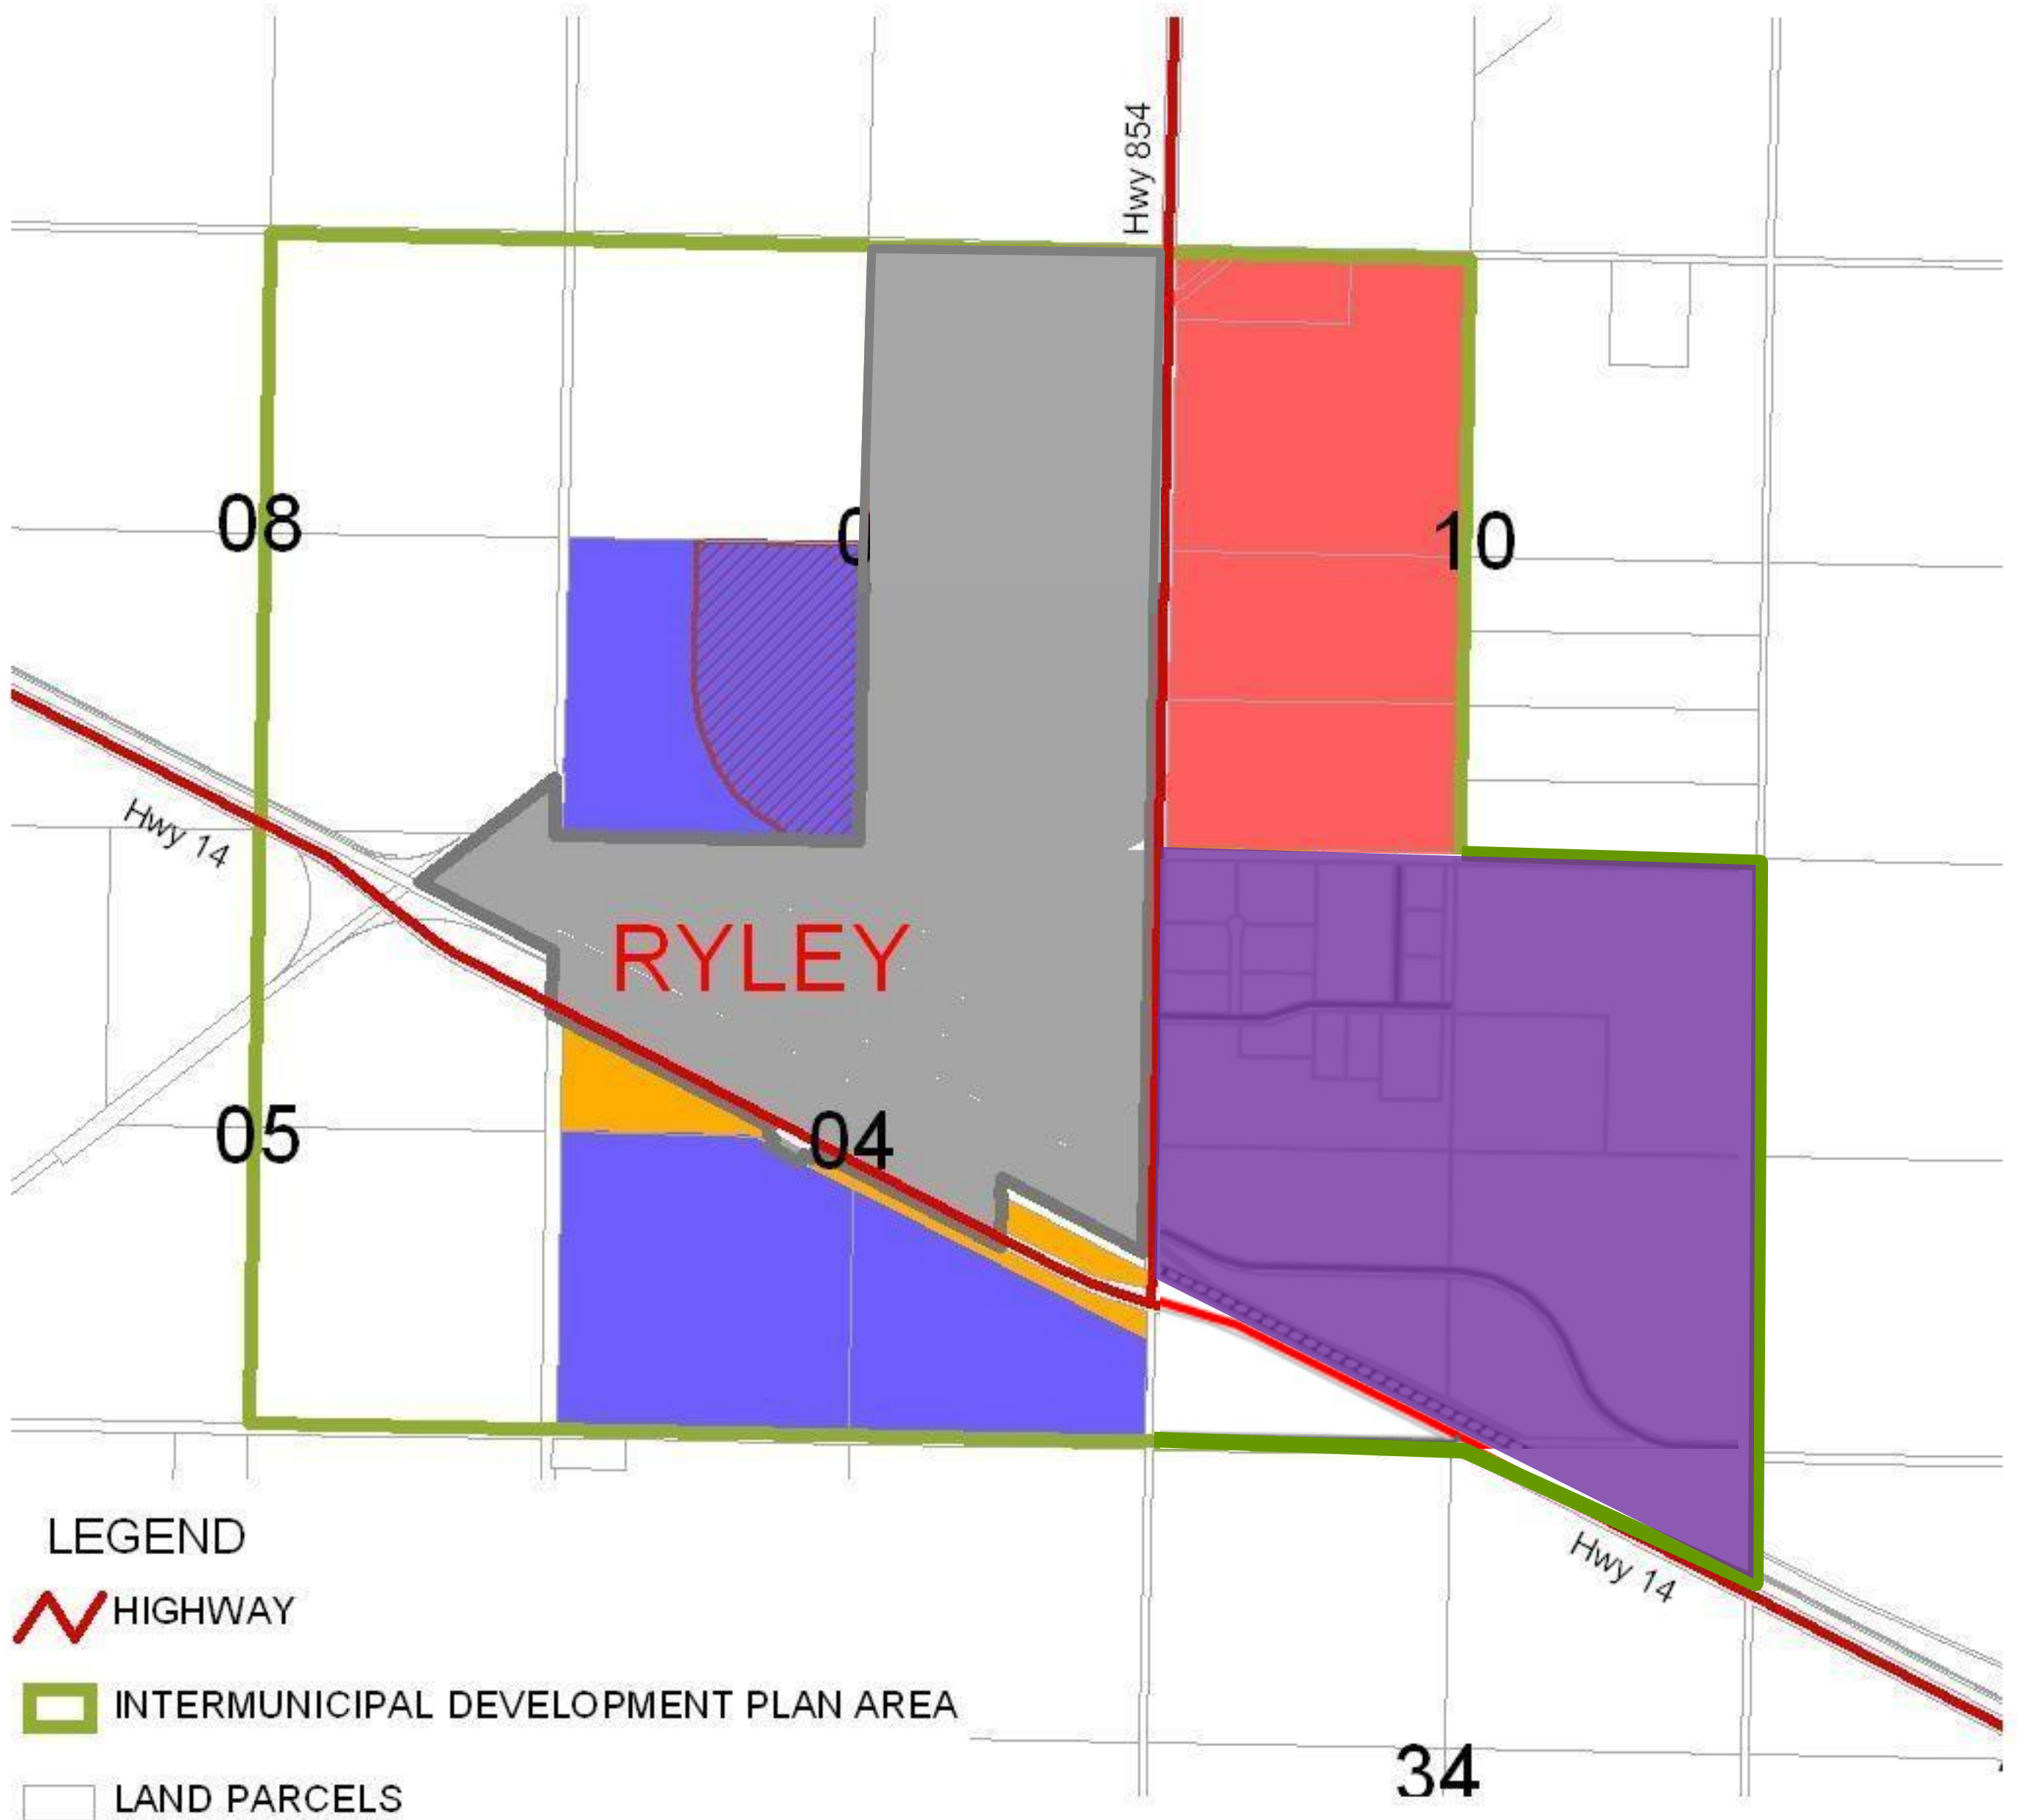

**BEAVER COUNTY  
MUNICIPAL DEVELOPMENT PLAN**

**BEAVER COUNTY**

**MAP 1C - RYLEY INTERMUNICIPAL  
DEVELOPMENT PLAN AREA**

BOX 140, RYLEY, AB T0B 4A0  
Ph: 780-663-3730  
Toll Free: 1-866-663-1333  
EMAIL: [administration@beaver.ab.ca](mailto:administration@beaver.ab.ca)  
Website: [www.beaver.ab.ca](http://www.beaver.ab.ca)  
SEPTEMBER 2018

**LEGEND**

HIGHWAY

INTERMUNICIPAL DEVELOPMENT PLAN AREA

LAND PARCELS

**FUTURE LAND USE**

COMMERCIAL AREA

GENERAL INDUSTRIAL AREA

RESIDENTIAL AREA

INDUSTRIAL PARK AREA

**DEVELOPMENT SETBACK**

RESIDENTIAL SETBACK – 450 METER

VILLAGE OF RYLEY