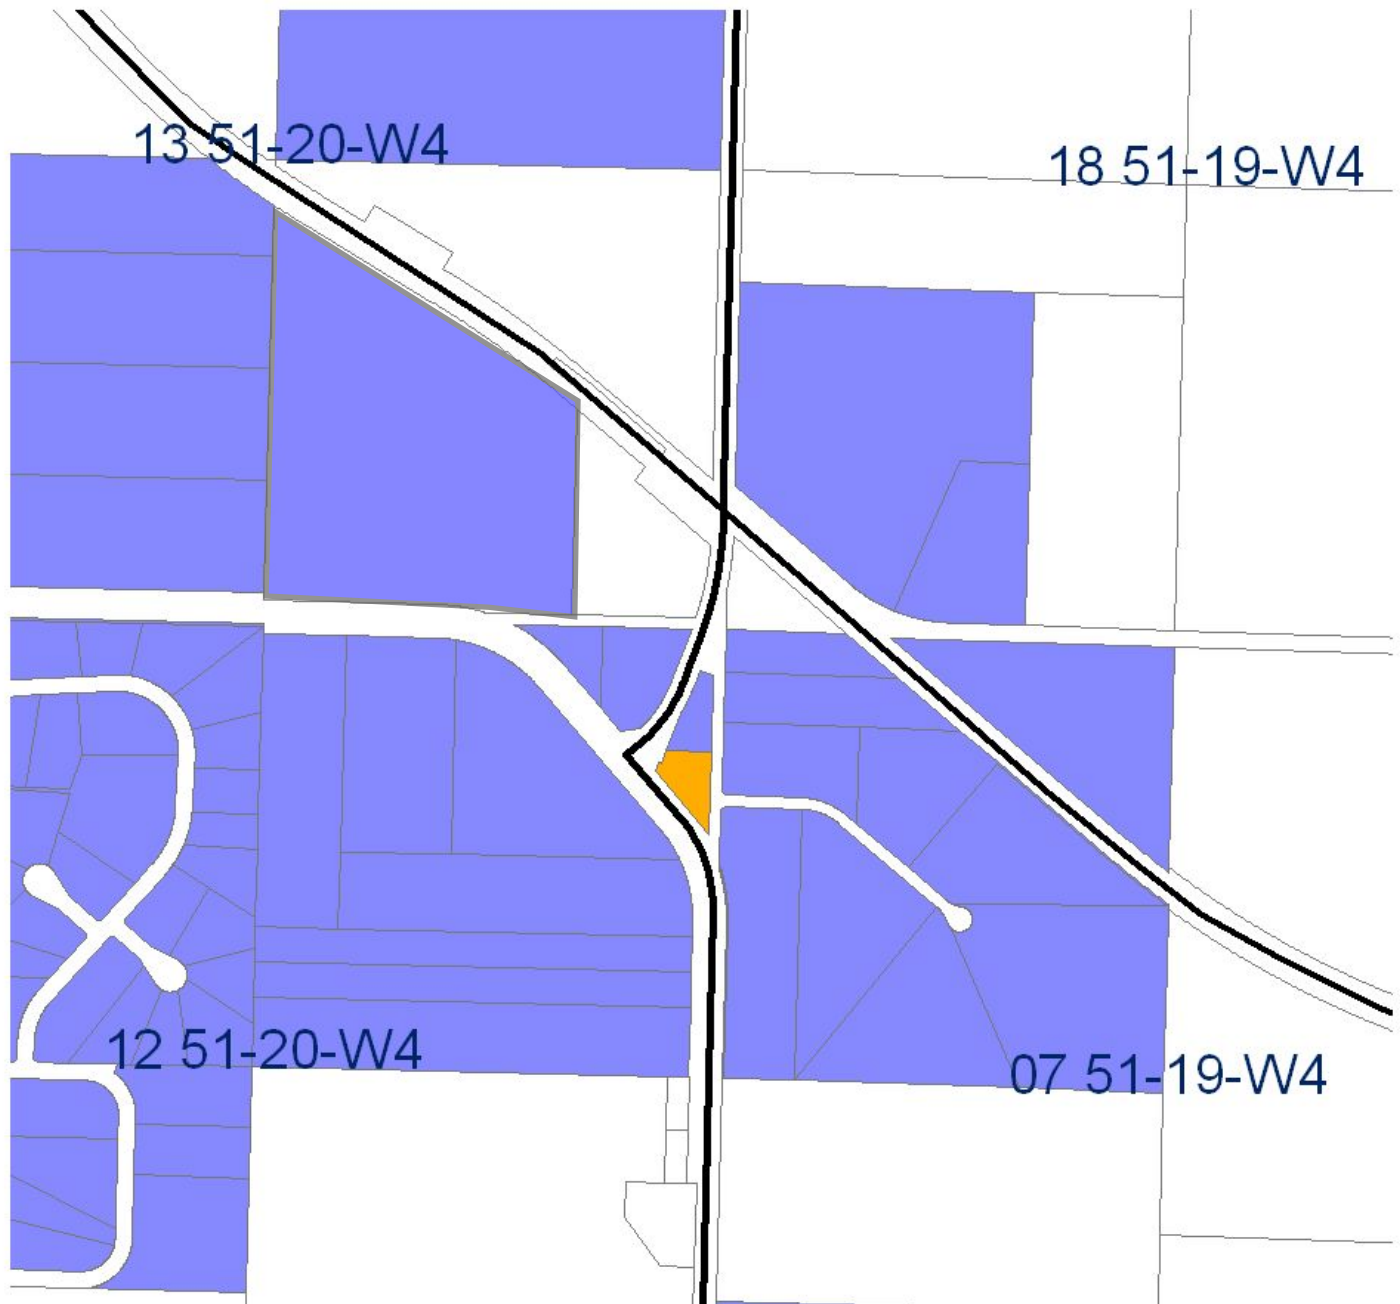

LAND USE BYLAW LAND USE DISTRICT MAP 10.3

BEAVER COUNTY

BOX 140, RYLEY, AB T0B 4A0

Ph: 780-663-3730

Toll Free: 1-866-663-1333

EMAIL: administration@beaver.ab.ca

Website: www.beaver.ab.ca

January 2020

LEGEND

LAND USE AREAS

-  AGRICULTURAL DISTRICT
-  COUNTRY RESIDENTIAL DISTRICT
-  RURAL COMMERCIAL DISTRICT

0 200 400 600 800 1000 Meters