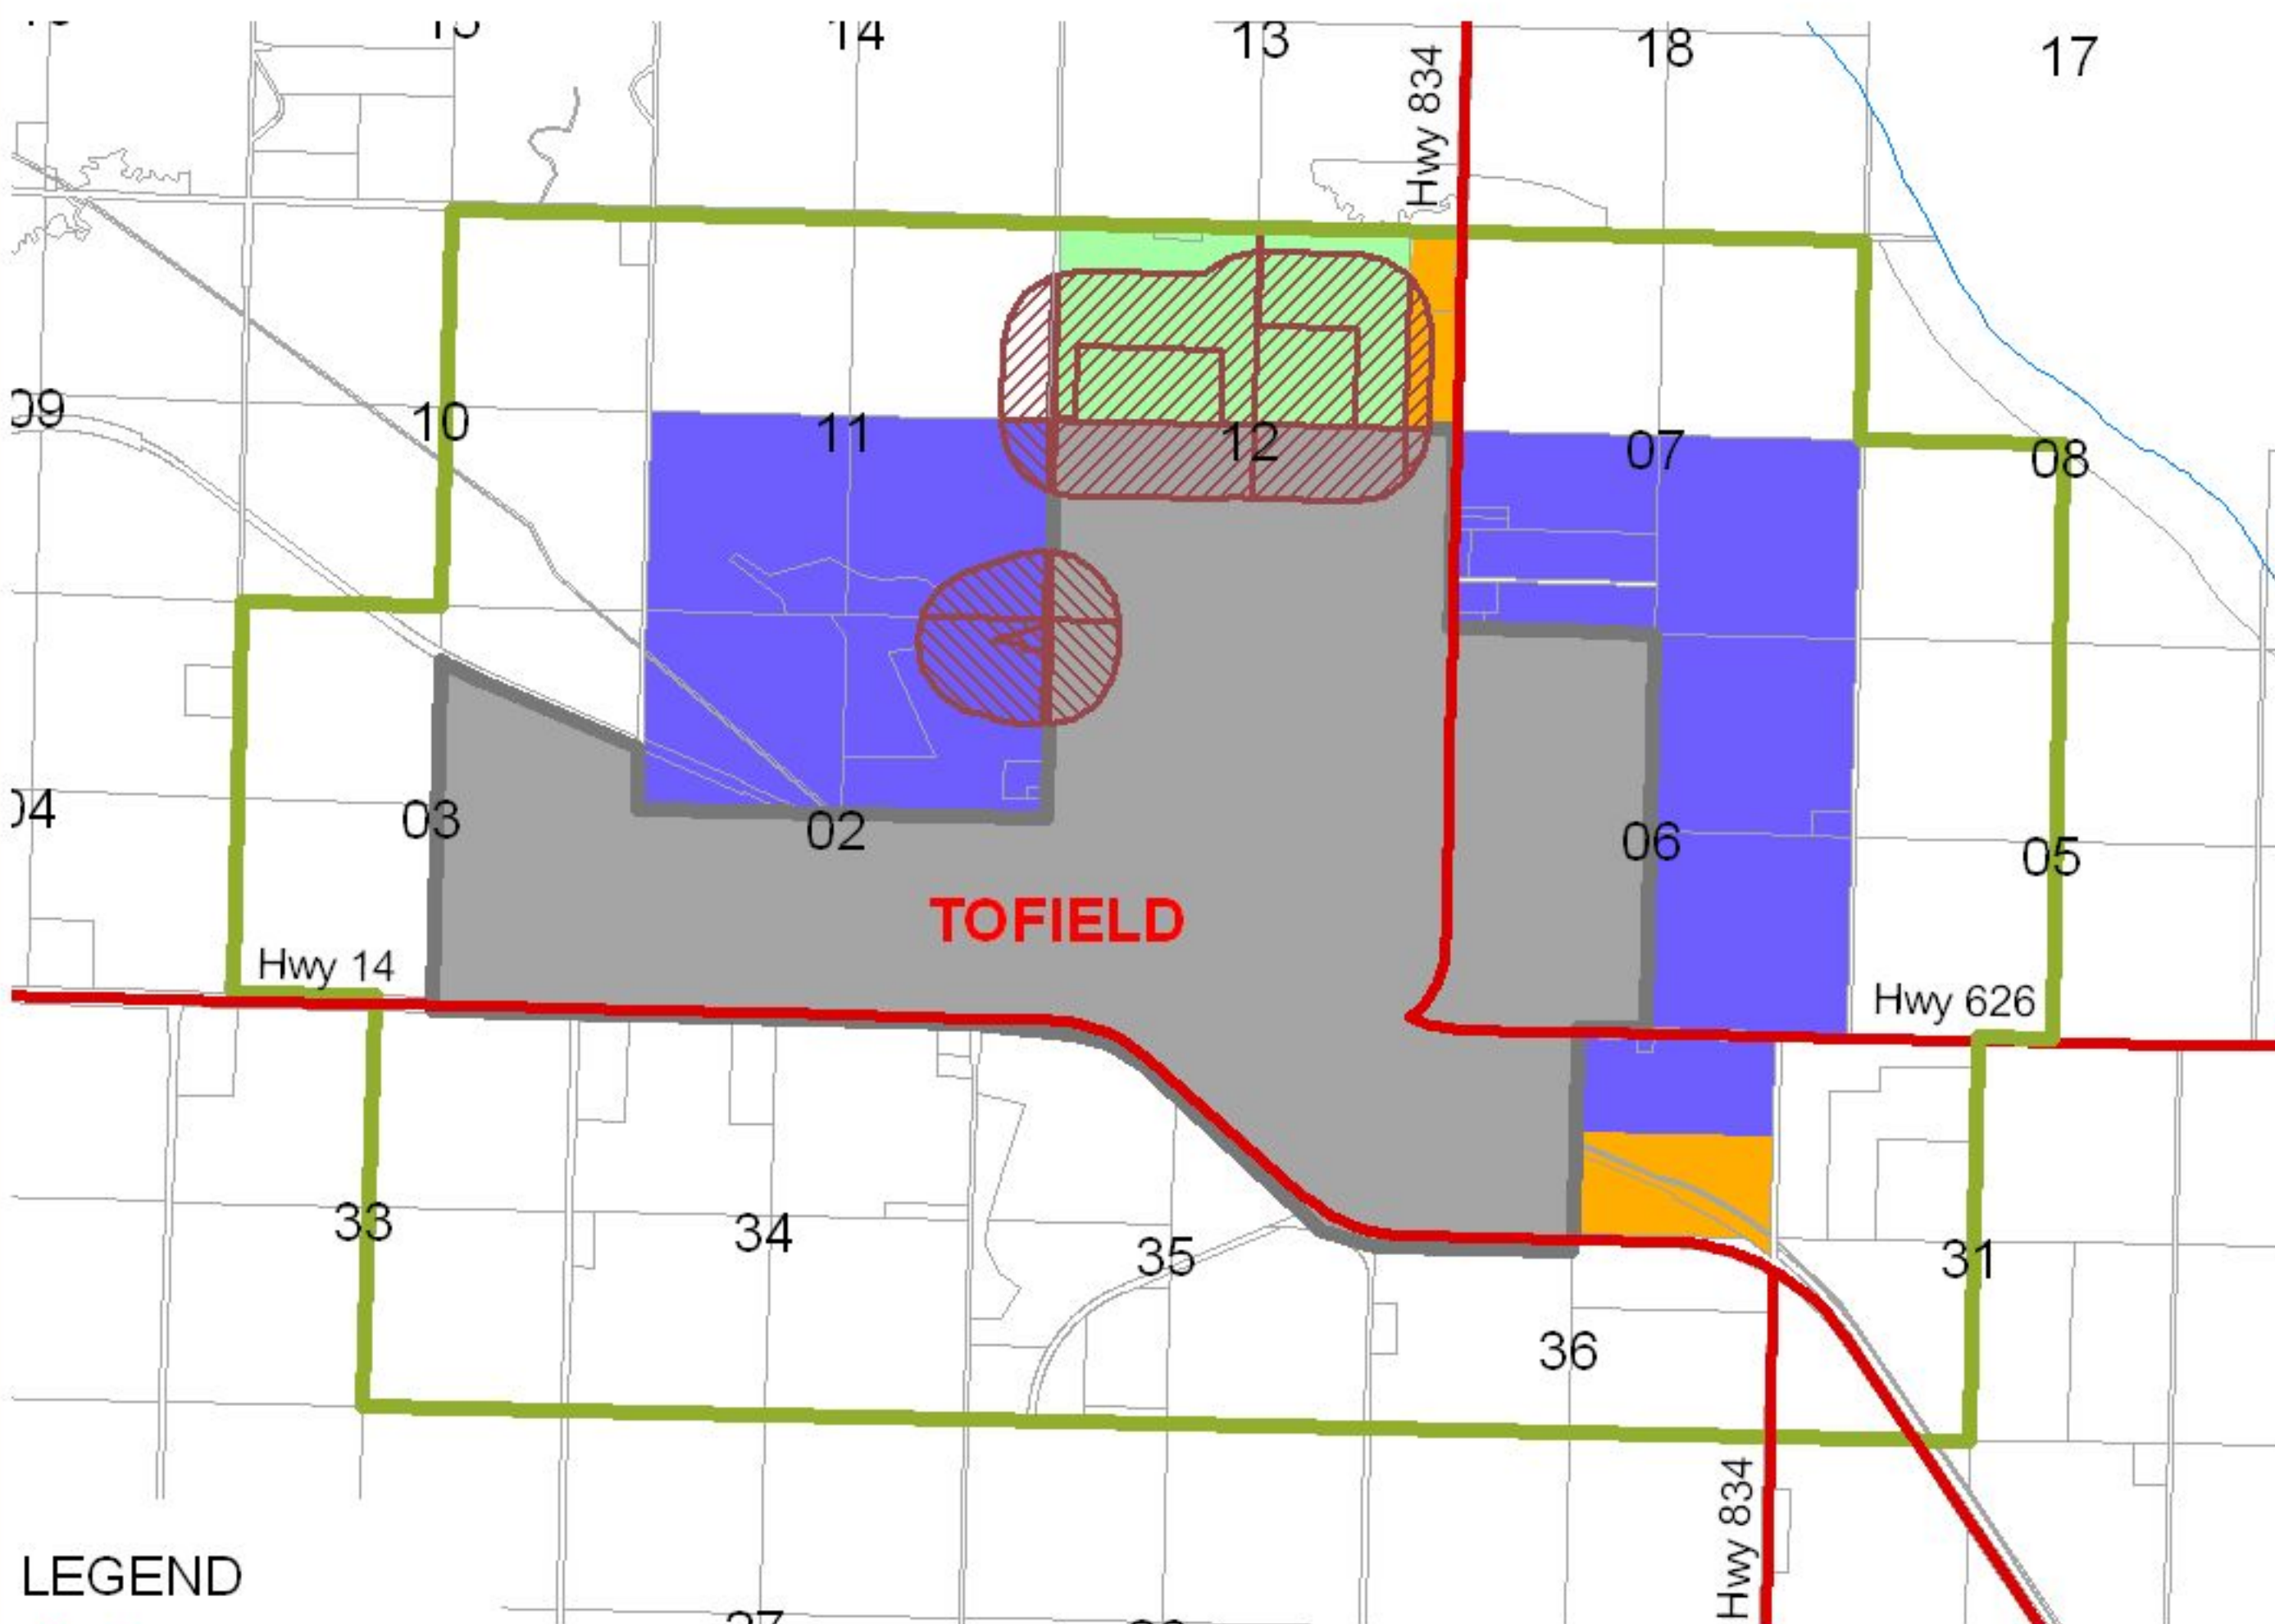

BEAVER COUNTY MUNICIPAL DEVELOPMENT PLAN

BEAVER COUNTY

MAP 1B - TOFIELD INTERMUNICIPAL DEVELOPMENT PLAN AREA

BOX 140, RYLEY, AB T0B 4A0

Ph: 780-663-3730

Toll Free: 1-866-663-1333

EMAIL: administration@beaver.ab.ca

Website: www.beaver.ab.ca

NOVEMBER 2010

LEGEND

HIGHWAY

INTERMUNICIPAL DEVELOPMENT PLAN AREA

LAND PARCELS

FUTURE LAND USE

COMMERCIAL AREA

GREEN SPACE INSTITUTIONAL AREA

INDUSTRIAL AREA

RESIDENTIAL AREA

DEVELOPMENT SETBACKS

LAGOON SETBACK - 300 METER

TRANSFER STATION SETBACK - 300 METER

TOWN OF TOFIELD

0 1 2 3 Kilometers