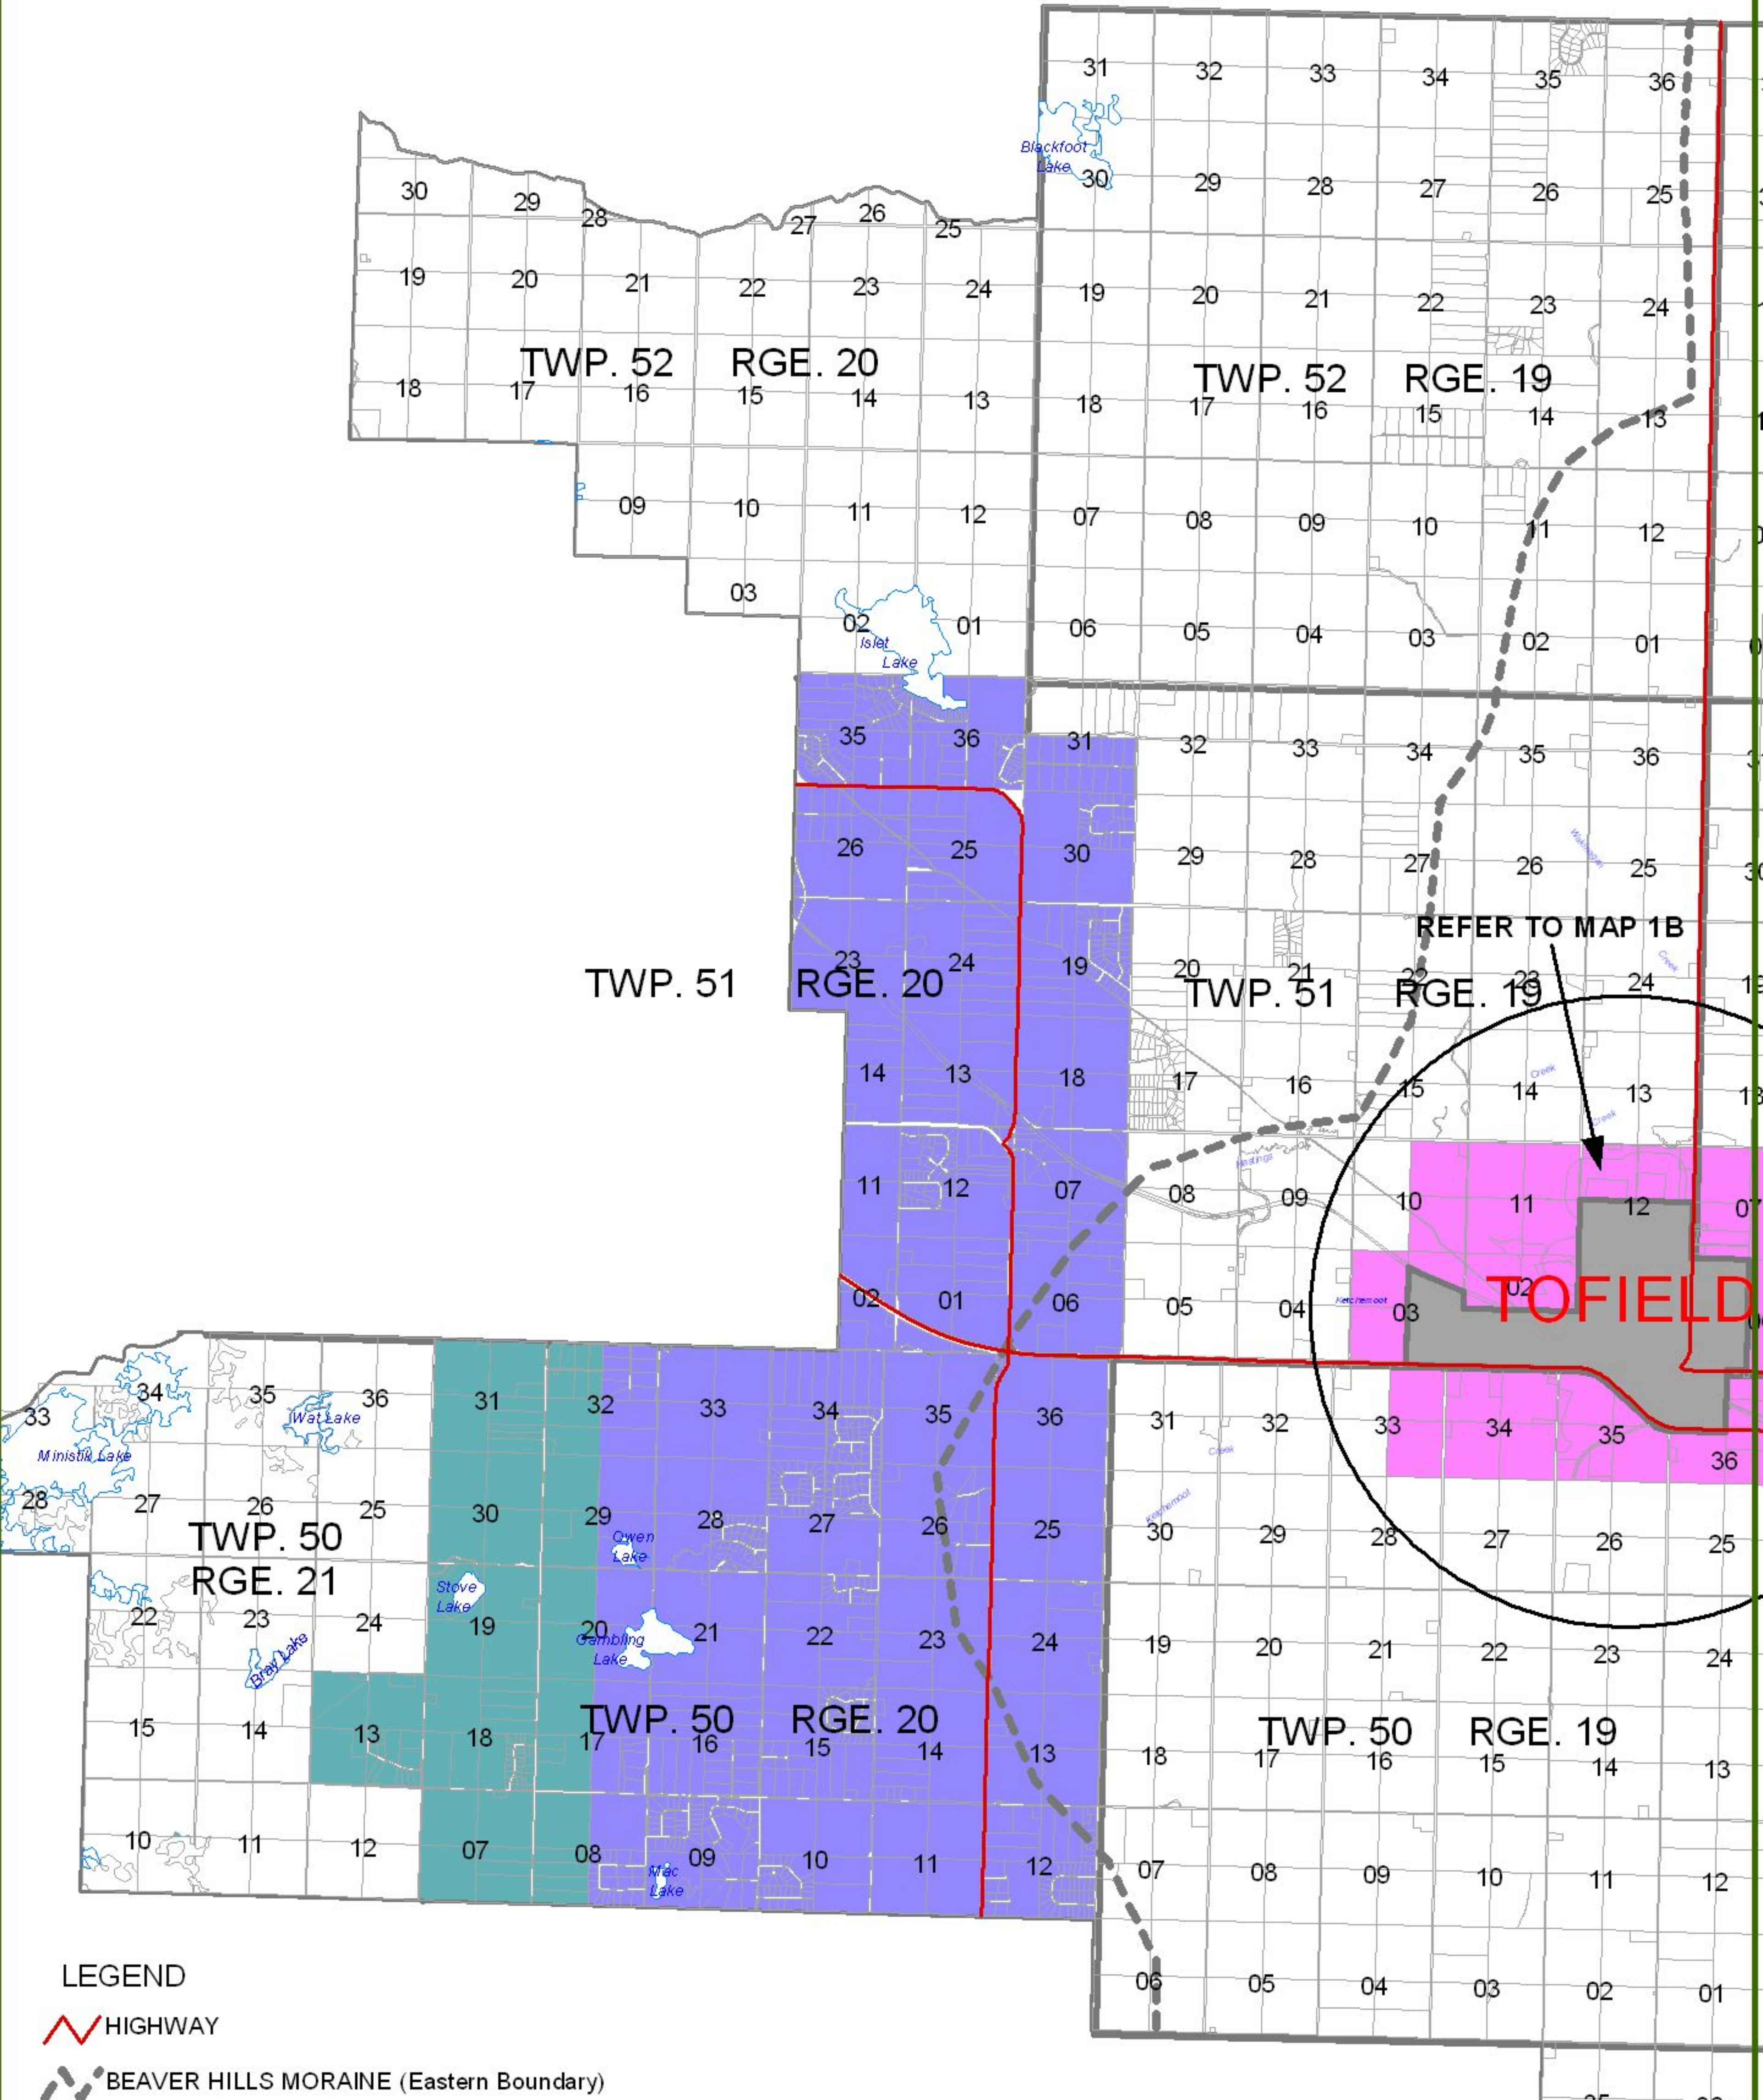

MAP 1A - COUNTRY RESIDENTIAL AREA

LEGEND

-  HIGHWAY
-  BEAVER HILLS MORAIN (Eastern Boundary)

 LAND PARCELS

MUNICIPAL DEVELOPMENT PLAN RESIDENTIAL AREA

-  COUNTRY RESIDENTIAL AREA
-  LOW DENSITY COUNTRY RESIDENTIAL AREA
-  INTERMUNICIPAL DEVELOPMENT PLAN AREA
-  URBAN MUNICIPALITY

0 2 4 6 8 10 12 Kilometers